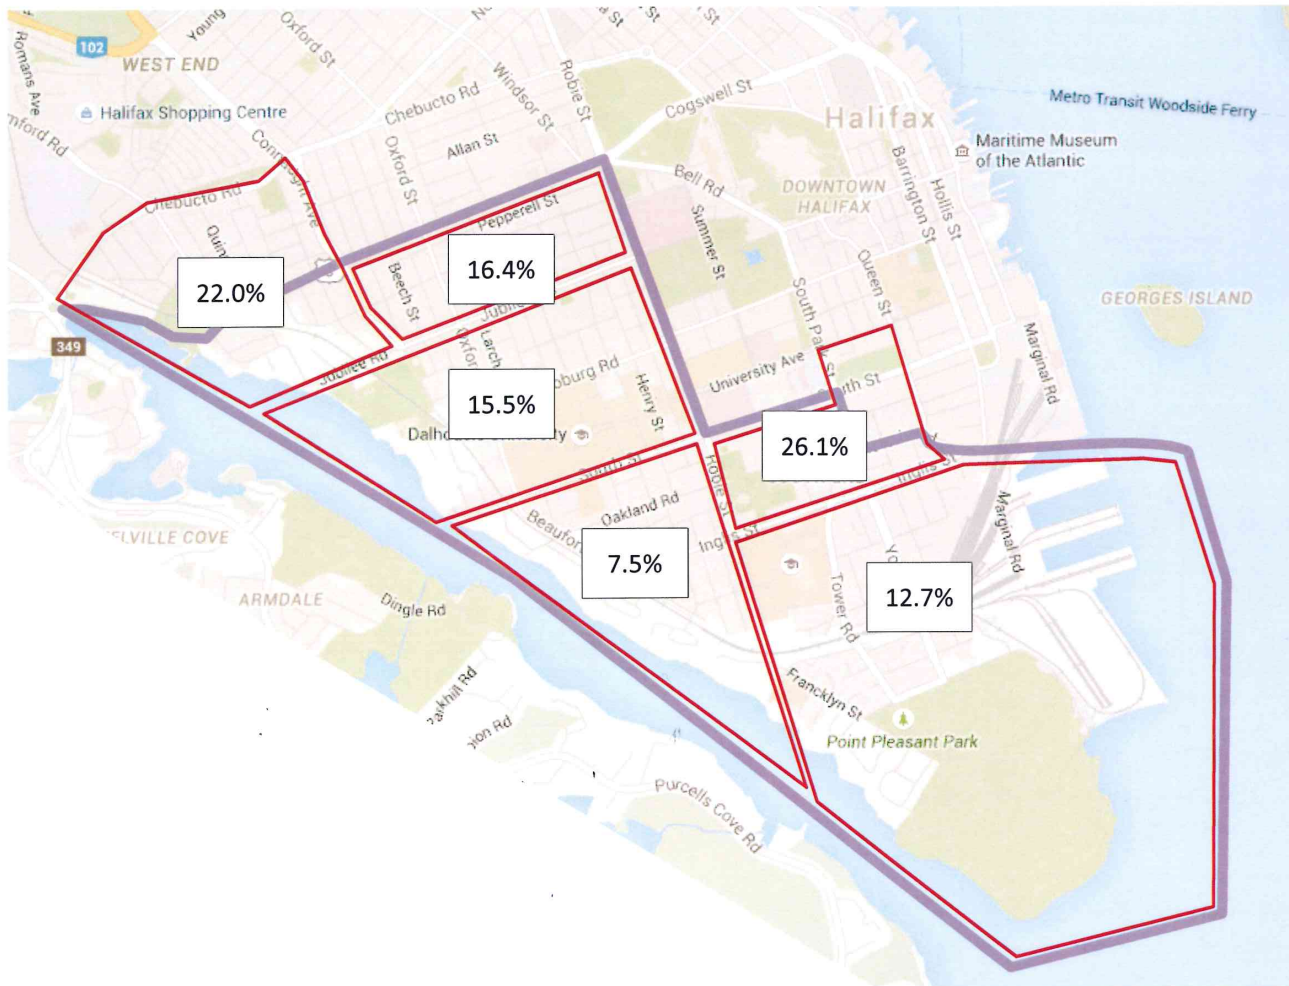

Parish Demographic Censuses 2011 Data Published 2013

Population	17,885		
Male	8,670	48.6%	
Female	9,185	51.4%	
Population			
STA	8,389	47.0%	
CM	9,466	53.0%	
Catholic Population - 3,940 in parish Boundary			
STA	2,115	53.7%	
CM	1,825	46.3%	

- Blue outlines STACM Parish Boundaries
- Red outlines Censes Districts

Percentage of Catholics by census tract
(Catholics in tract / total Catholics in all the parish tracts)